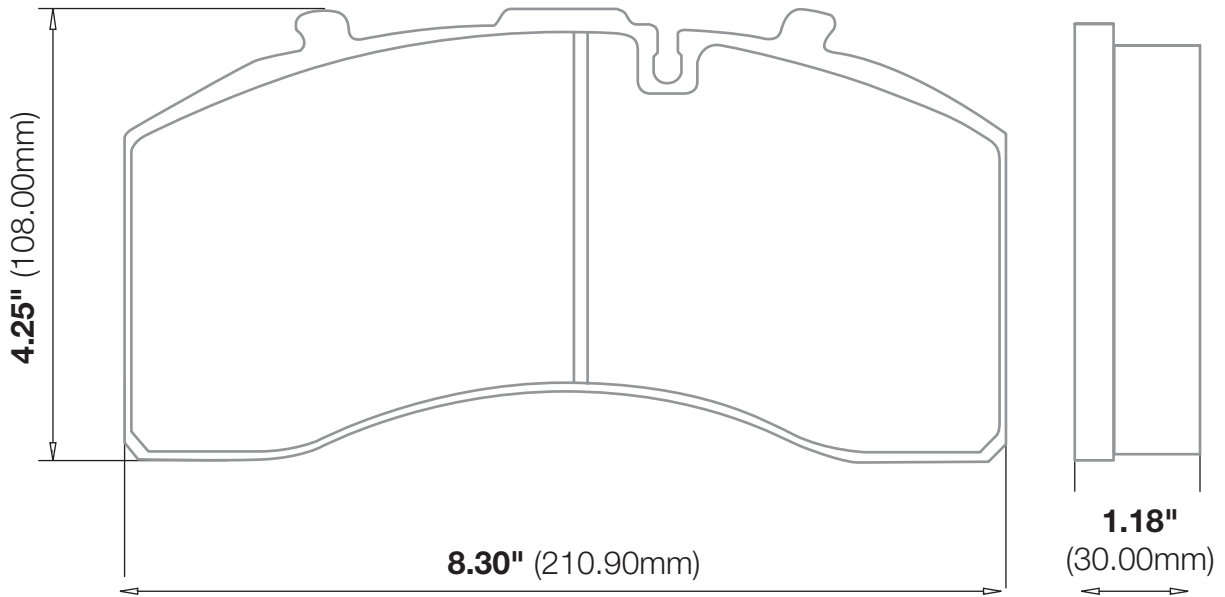

Webb Ultra Grip Severe Duty Model:

FMSI: 1369

WWSD1369

Kit Contents: