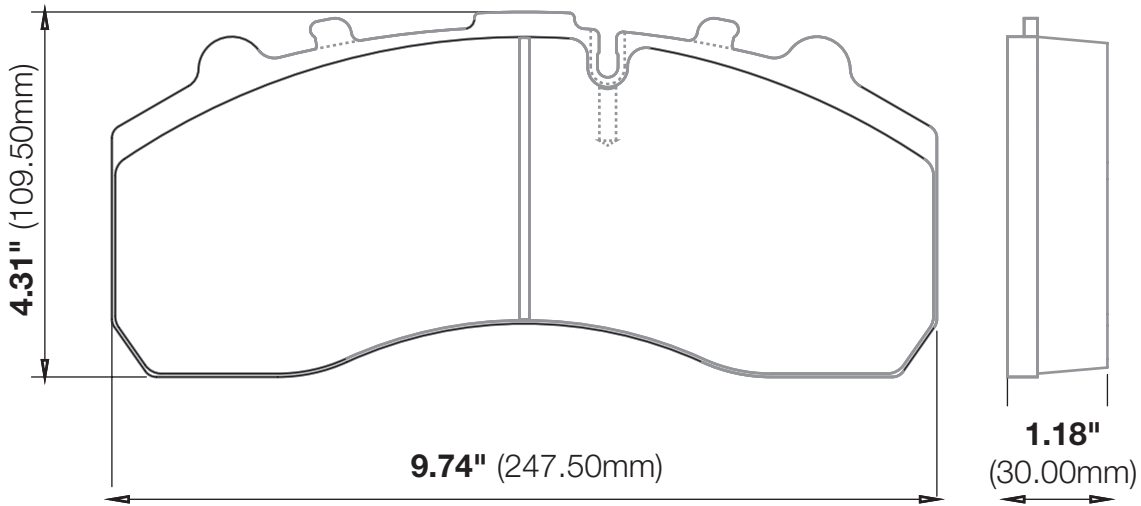

Webb Ultra Grip Severe Duty Model:

FMSI: 1203

WWSD1203