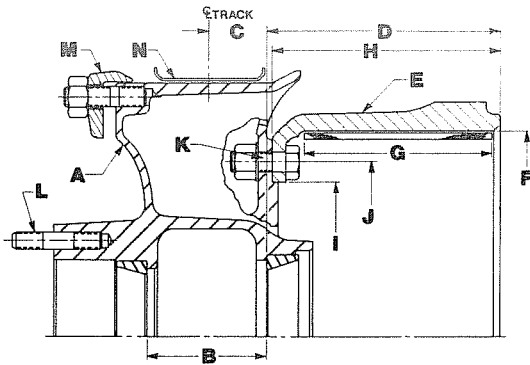

No. 121

Date 10/19/84

Another addition to the expanding line of Webb products.

NEW PRODUCT BULLETIN

PART NUMBER: **3450**

SPOKE WHEEL

DESCRIPTION: **5 Spoke - 20 Inch**

AVAILABLE
LATE NOVEMBER, 1984

ESTIMATED WEIGHT: **85 lbs.**
(Wheel Only)

APPLICATION INFORMATION
TRUCK DRIVE AXLE

PRODUCT INFORMATION

WEBB AXLE GROUP #22
 Outer Bearing Cup 39520
 Cone 39590
 Inner Bearing Cup 47620
 Cone 47686

Cup Code C

AXLE MODELS
 EATON 17, 34D, D340
 ROCKWELL L, SLHD

"A"	Desc.	"B"	"C"	"D"	"E"		"F"		"G"	"H"	"I"	"J"	"K"	"L"	"M"	"N"	
Wheel Part No.		Between Cups	Cup to Track	Cup to End of Drum	Part No.	Order Code	Dia.	Width	Drum Over All Width	Pilot Dia.	Bolt Circle Dia.	Bolt Qty.	Drive Stud Pattern	Rim Clamp	Rim Size		Drum Bolt Kit
3450	5 Spoke 20"	4.62	2.25	8.52 8.52	B63630 B63031	CX CY	15.00 16.50	7.00 7.00	8.40 8.40	10.50	12.75	6 .75	12 STUDS .500 5.25 B.C.	16123 16129 16124	4.00 3.62 3.38		90306