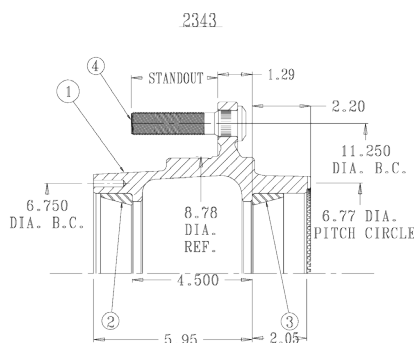

2343 Bill of Material			
Item	Part No.	Description	Qty
1	2343A	10/285.75mm ABS Hub Direct Machined (bolt-on hubcap)	1
2	HM518410	Outer Bearing Cup	1
3	HM518410	Inner Bearing Cup	1
4	Varies	Serrated Stud M22 x 1.5 or 3/4 - 16	10

Replacement Drum Numbers	Size
66864F	16.50 X 7.00"
66814F	16.50 X 8.62"

2343 Replacement Assemblies		
Hub Service Assembly	Wheel Type	ABS
23431--MLT	BSN Steel or Aluminum Wheels	ABS
23431--MRT		ABS
23431--3T	FN Steel Wheels	ABS
23431--5T	FN Aluminum Wheels	ABS