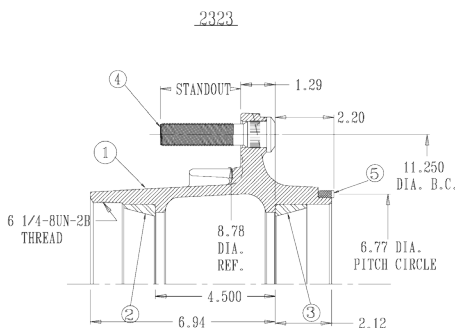

**Option #1:** Use the Webb 5580 spoke wheel which requires you to change from a 24" or 24.5" rim size to a 22" or 22.5" rim size. The 5580 spoke wheel uses the same brake drum part numbers as the 5682 spoke wheel.

5580 Bill of Material			
Item	Part No.	Description	Qty
1	5580T	5 Spoke 20" Wheel	1
2	HM518410	Outer Bearing Cup	1
3	HM518410	Inner Bearing Cup	1
4	171027	Rim Stud	5
5	74710	Hex Nut 3/4-10	5
6	16123	Rim Clamp	5
7	42040	Rim Spacer	1
8	51554	ABS Ring	1

2323 Bill of Material			
Item	Part No.	Description	Qty
1	2323T	10/285.75mm ABS Hub with Tone Ring (threaded hubcap)	1
2	HM518410	Outer Bearing Cup	1
3	HM518410	Inner Bearing Cup	1
4	Varies	Serrated Stud M22 x 1.5 or 3/4 - 16	10
5	51554	ABS Ring	1

Replacement Drum Numbers	Size
66864F	16.50 X 7.00"
66814F	16.50 X 8.62"

2343 Replacement Assemblies		
Hub Service Assembly	Wheel Type	ABS
23431--MLT	BSN Steel or Aluminum Wheels	ABS
23431--MRT		ABS
23431--3T	FN Steel Wheels	ABS
23431--5T	FN Aluminum Wheels	ABS