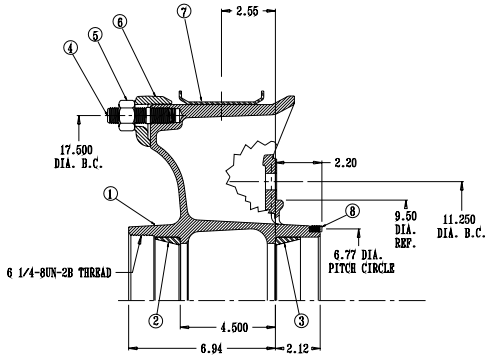

**Option #1:** Use the Webb 5580 spoke wheel which requires you to change from a 24" or 24.5" rim size to a 22" or 22.5" rim size. The 5580 spoke wheel uses the same brake drum part numbers as the 5682 spoke wheel.

5580 Bill of Material			
Item	Part No.	Description	Qty
1	5580T	5 Spoke 20" Wheel	1
2	HM518410	Outer Bearing Cup	1
3	HM518410	Inner Bearing Cup	1
4	171027	Rim Stud	5
5	74710	Hex Nut 3/4-10	5
6	16123	Rim Clamp	5
7	42040	Rim Spacer	1
8	51554	ABS Ring	1

2323 Bill of Material			
Item	Part No.	Description	Qty
1	2323T	10/285.75mm ABS Hub with Tone Ring (threaded hubcap)	1
2	HM518410	Outer Bearing Cup	1
3	HM518410	Inner Bearing Cup	1
4	Varies	Serrated Stud M22 x 1.5 or 3/4 - 16	10
5	51554	ABS Ring	1

Replacement Drum Numbers	Size
66864F	16.50 X 7.00"
66814F	16.50 X 8.62"

2343 Replacement Assemblies		
Hub Service Assembly	Wheel Type	ABS
23431--MLT	BSN Steel or Aluminum Wheels	ABS
23431--MRT		ABS
23431--3T	FN Steel Wheels	ABS
23431--5T	FN Aluminum Wheels	ABS