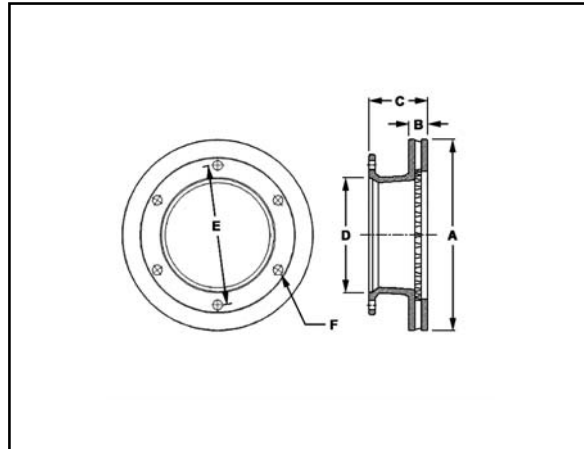

NEW PRODUCT BULLETIN # 346

54280P

ROTOR PART NUMBER: 54280P

DESCRIPTION: Disc Brake Rotor
15.00 x 1.435

SIZE: 15.00 x 1.435

ESTIMATED WEIGHT: 56 lbs.

Rotor Type **U**

WEBB ROTOR	WEIGHT	ROTOR TYPE	A	B	C	D	E	F	
			DISC DIAMETER	DISK THICKNESS	OVERALL DEPTH	PILOT DIAMETER	BOLT CIRCLE DIAMETER	BOLT HOLES	
								NUMBER	SIZE
54280P	56	U	15.00	1.435	6.00	14.25	12.75	6	.78

(P) indicates packaged rotor. Webb rotors are packaged for protection.

INTERCHANGE INFORMATION	
<u>MANUFACTURER</u>	<u>PART NUMBER</u>
Gunite	D6115A
	D6121A