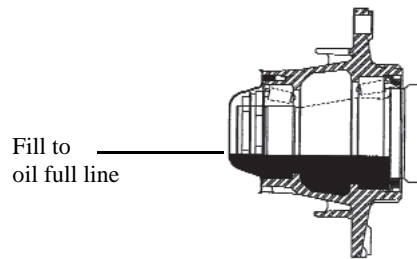

Oil Fill Volume  
Figure 1

Oil Lubrication:

The oil volume listed below is the suggested amount of oil to fill the hub cavity to the oil full line on the hub cap (See Figure 1). The actual lubrication volume used should be verified and adjusted for the specific components used.

Grease Lubrication:

The grease volume is the suggested amount of grease for the hubs listed below when filled per the instructions in TMC RP 631B. The actual lubrication volume should be verified and adjusted for the specific components used. (Note: suggested amount includes bearing pack + fill amount)