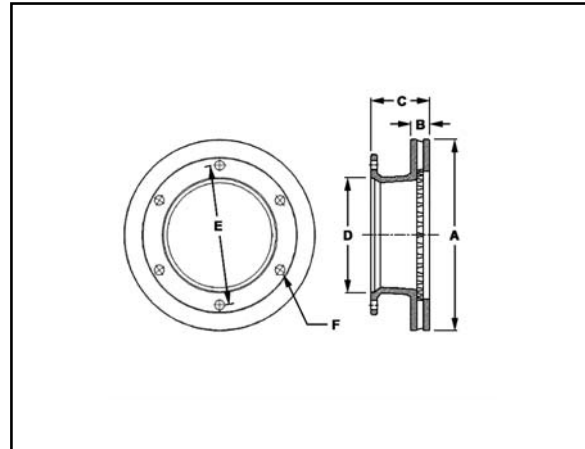

NEW PRODUCT BULLETIN # 348

54282P

ROTOR PART NUMBER: 54282P

DESCRIPTION: Disc Brake Rotor
15.00 x 1.435

SIZE: 15.00 x 1.435

ESTIMATED WEIGHT: 56 lbs.

Rotor Type **U**

WEBB ROTOR	WEIGHT	ROTOR TYPE	A	B	C	D	E	F	
			DISC DIAMETER	DISK THICKNESS	OVERALL DEPTH	PILOT DIAMETER	BOLT CIRCLE DIAMETER	BOLT HOLES	
								NUMBER	SIZE
54282P	56	U	15.00	1.435	6.09	14.25	12.75	5	.66

(P) indicates packaged rotor. Webb rotors are packaged for protection.

INTERCHANGE INFORMATION

<u>MANUFACTURER</u>	<u>PART NUMBER</u>
Gunite	D6115
	D6121