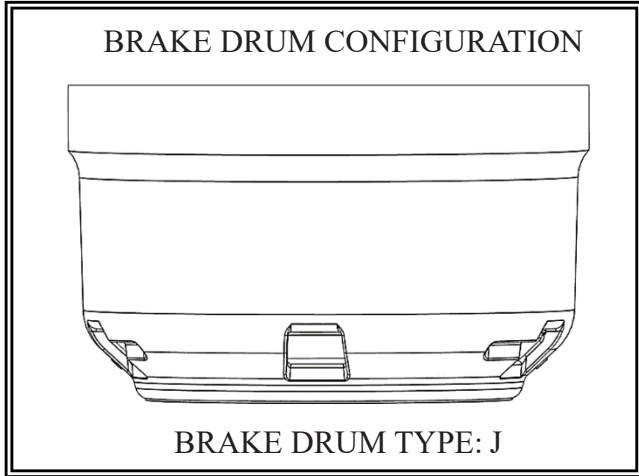

NEW PRODUCT BULLETIN # 401

64126B

PART NUMBER: 64126B
DESCRIPTION: Brake Drum
SIZE: 16.50 x 8.62
ESTIMATED WEIGHT: 151 lbs.

APPLICATION INFORMATION:
 Drive Axle

Available Now

DIMENSIONAL INFORMATION

Part Number	Weight	Type	Mount	Brake Surface Diameter	Overall Depth	Brake Surface Flat	Pilot Diameter	Bolt Circle Diameter	Bolt Holes		Special Information
									No.	Size	
64126B	151	J	O	16.50	11.46	9.08	8.78	11.25	10	1.00	Extra Heavy Duty