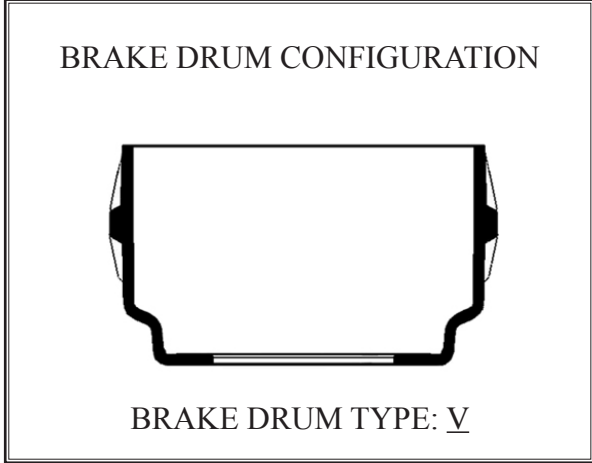

## 77854BW

**PART NUMBER:** 77854BW  
**DESCRIPTION:** Brake Drum  
**SIZE:** 16.50 x 8.62  
**ESTIMATED WEIGHT:** 119 lbs.

**APPLICATION INFORMATION:**  
 DRIVE AND TRAILER AXLE