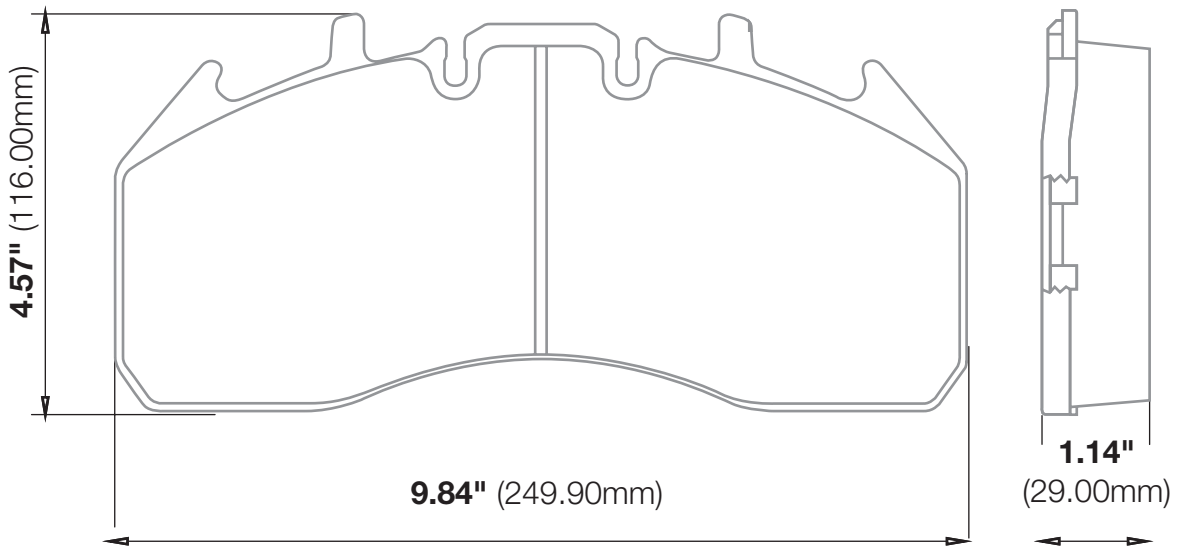

Webb Ultra Grip Severe Duty Model:

FMSI: 1311

WWSD1311

Kit Contents:

4x

2x(M10x1.25x20)